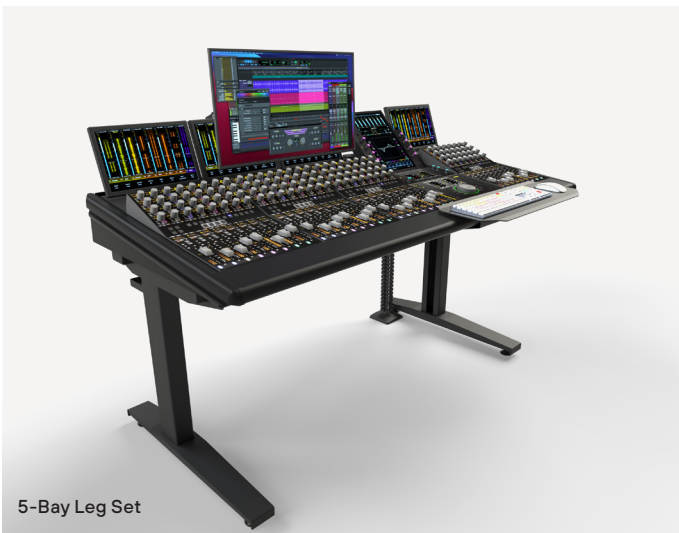

LEG SETS

Furniture for Avid S4
SF0029—SF0031

A leg frame solution for the Avid S4 control surface using the leg and beam sets.

- Robust leg and beam set to house the S4
- Available for the 3, 4 and 5-bay control surface
- Powder-coated steel frame
- Screen bracket available

Model	Finish	Cat.No
3-Bay Leg Set	Matt black	SF0029
4-Bay Leg Set	Matt black	SF0030
5-Bay Leg Set	Matt black	SF0031

If you'd like more information or want to discuss a project, we'd love to hear from you.