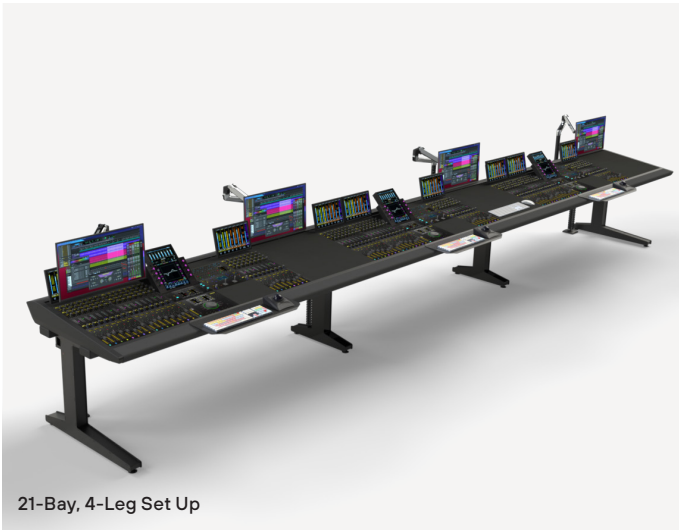

# LEG SETS

## Furniture for Avid S6

SF0025—SF0027

A leg frame solution for the Avid S6 control surface using the Soundz Fishy leg sets.

- Available for all sizes of S6 console from 4-Bay
- Available for 5K & 9K frames
- Powder-coated steel frame
- Cable management tray included
- Multi-positional screen slider available
- Static screen mounts
- Speaker mounts available