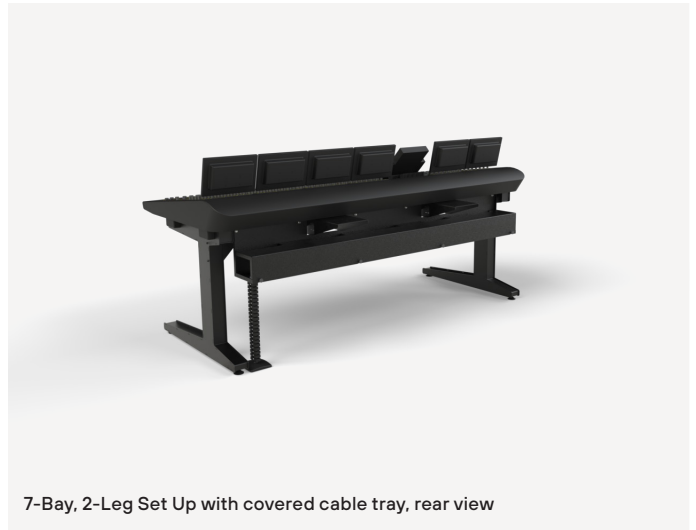

# LEG SETS

## Furniture for Avid S6

SF0025—SF0027

A leg frame solution for the Avid S6 control surface using the Soundz Fishy leg sets.

- Available for all sizes of S6 console from 4-Bay
- Available for 5K & 9K frames
- Powder-coated steel frame
- Cable management tray included
- Multi-positional screen slider available
- Static screen mounts
- Speaker mounts available