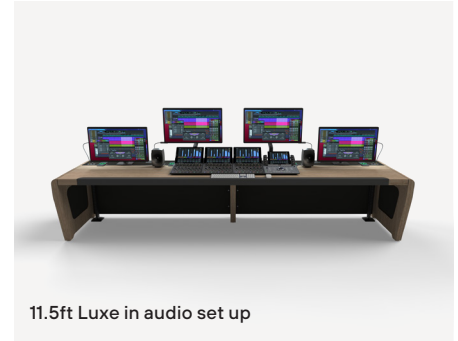

LUXE

SF0023

Beautifully designed and manufactured, top-of-the-range large format technical furniture for the ultimate in grading and audio experiences. Built in branding and custom sizes available.

- Fully veneered, slab-ended desk for audio and grading
- Designed to fit your studio
- Rack boxes available
- Quality veneers in walnut or oak
- Other finishes available on request
- Cable management
- Under desk lighting
- Branded logo with halo lighting
- Accessories available on request include desk lighting phone charging, power outlets