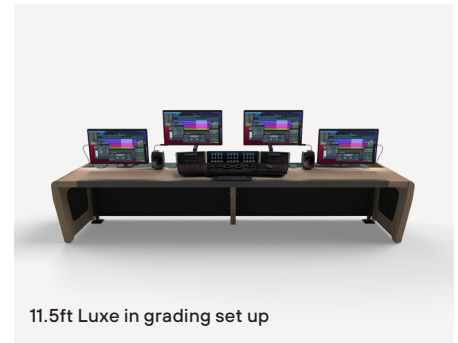

LUXE

SF0023

Beautifully designed and manufactured, top-of-the-range large format technical furniture for the ultimate in grading and audio experiences. Built in branding and custom sizes available.

- Fully veneered, slab-ended desk for audio and grading
- Designed to fit your studio
- Rack boxes available
- Quality veneers in walnut or oak
- Other finishes available on request
- Cable management
- Under desk lighting
- Branded logo with halo lighting
- Accessories available on request include desk lighting phone charging, power outlets