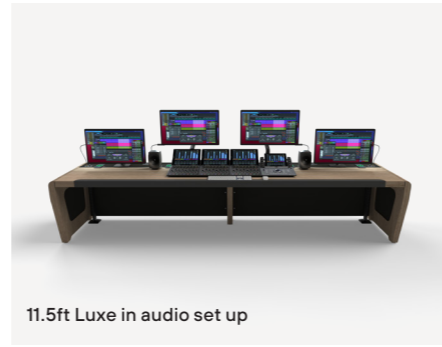

SOUNDZ—FISHY.

LUXE

SF0023

11.5ft Luxe in grading set up

11.5ft Luxe in audio set up

11.5ft Luxe in grading set up

Beautifully designed and manufactured, top-of-the-range large format technical furniture for the ultimate in grading and audio experiences. Built in branding and custom sizes available.