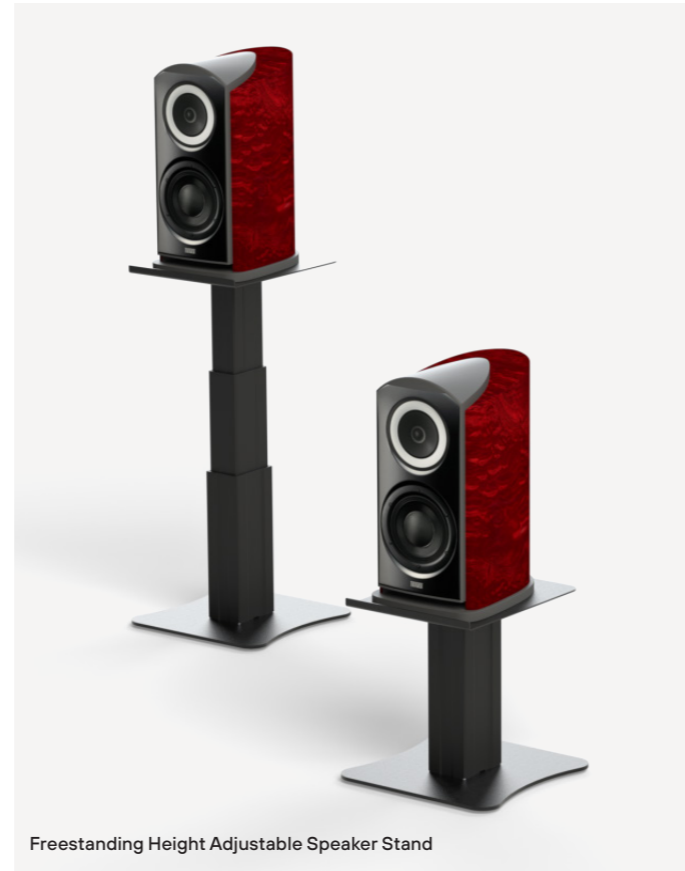

SOUNDZ-FISHY.

FREESTANDING ACCESSORIES

SF0052-SF0053

Freestanding Height Adjustable Monitor Stand

Freestanding Height Adjustable Speaker Stand

Desk equipment is also available in freestanding versions to fit around the console.