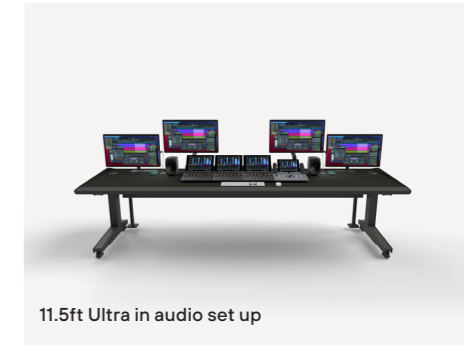

LUXE

SF0023

Beautifully designed and manufactured, top-of-the-range large format technical furniture for the ultimate in grading and audio experiences. Built in branding and custom sizes available.

- Fully veneered, slab-ended desk for audio and grading
- Designed to fit your studio
- Rack boxes available
- Quality veneers in walnut or oak
- Other finishes available on request
- Cable management
- Under desk lighting
- Branded logo with halo lighting
- Accessories available on request include desk lighting phone charging, power outlets

Model	Finish	Cat.No
Custom Size Luxe Desk	Walnut/Oak	SF0023

ULTRA

SF0024

The Ultra is a large format, console-style technical furniture for big or small grading and audio environments.

- Console-style legs
- Designed to fit your studio
- Slab top with Corian edge, cable hatches and buffer
- Height adjustable or static leg sets"
- Lockable castors available
- Cable management
- Accessories available on request include desk lighting phone charging, power outlets

Model	Finish	Cat.No
Custom Size Ultra Desk	Matt black	SF0024

If you'd like more information or want to discuss a project, we'd love to hear from you.
Email: info@soundzfishy.com
Telephone 44 0 1344 95273 / 44 0 7976 843675
Soundz Fishy Ltd. Building B, Silwood Park, Buckhurst Road, Ascot, Berkshire SL5 7PW
soundzfishy.com

SOUNDZ-FISHY.

If you'd like more information or want to discuss a project, we'd love to hear from you.
Email: info@soundzfishy.com
Telephone 44 0 1344 95273 / 44 0 7976 843675
Soundz Fishy Ltd. Building B, Silwood Park, Buckhurst Road, Ascot, Berkshire SL5 7PW
soundzfishy.com

SOUNDZ-FISHY.