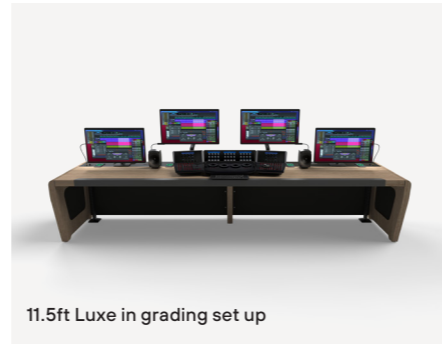

SOUNDZ—FISHY.

LUXE

SF0023

11.5ft Luxe in grading set up

11.5ft Luxe in audio set up

11.5ft Luxe in grading set up

Beautifully designed and manufactured, top-of-the-range large format technical furniture for the ultimate in grading and audio experiences. Built in branding and custom sizes available.