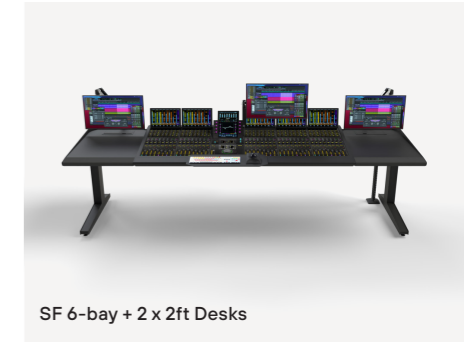

SURFACE 6

Furniture for Avid S6
SF0028

Surface 6 is an integrated desk, beam and leg system to house the S6 control surface. Any combination of bay width, producer desks and accessories can be configured.

- Robust console style legs
- Desk with Corian edging, cable hatch and leather buffer
- Cable management as standard
- Available in matt black and walnut
- Mobile 10U 19" rack boxes
- Desktop integrated rack available
- Other finishes available on request
- Complete range of accessories available

Model	Finish	Cat.No
Frame + Desk Combinations to fit any room	Matt black/Walnut	SF0028

If you'd like more information or want to discuss a project, we'd love to hear from you.
Email: info@soundzfishy.com
Telephone 44 0 1344 95273 / 44 0 7976 843675
Soundz Fishy Ltd. Building B, Silwood Park, Buckhurst Road, Ascot, Berkshire SL5 7PW
soundzfishy.com