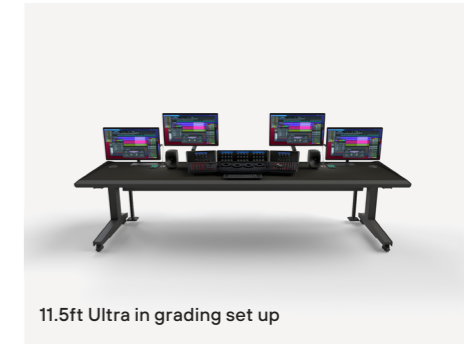

Model	Finish	Cat.No
Custom Size Luxe Desk	Walnut/Oak	SF0023

ULTRA

SF0024

11.5ft Ultra in audio set up

11.5ft Ultra in audio set up

11.5ft Ultra in grading set up

The Ultra is a large format, console-style technical furniture for big or small grading and audio environments.