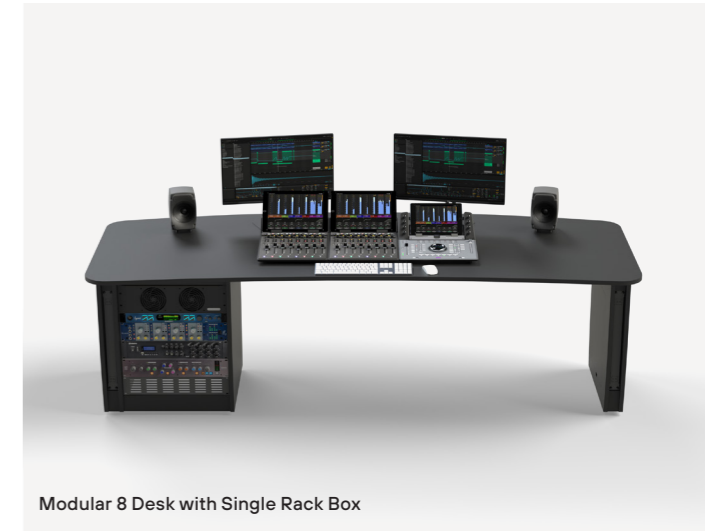

SOUNDZ—FISHY.

MODULAR 8

SF0017—SF0022

Modular 8 Desk

Modular 8 Desk with Single Rack Box

Modular 8 Desk with Rack Riser and Double Rack Box

Modular 8 Desk with Rack Riser and Single Rack Box, rear view

- Modular desk for editing, audio and grading
- Available in 6ft (1.8m) or 8ft (2.4m) widths
- Single and double rack box configuration
- Matt black
- Other finishes available on request