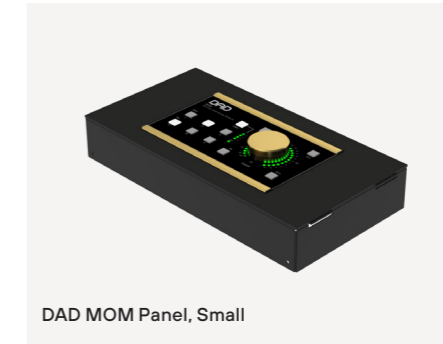

Accessories

- 17 CUSTOM MODULE PANELS
- 18 GENERAL ACCESSORIES
- 19 LEG SET ACCESSORIES
- 20 FREESTANDING ACCESSORIES
- 21 RACK BOXES

CUSTOM MODULE PANELS

SF0036-SF0041

Custom module panels have been specially designed to house a range of accessories. They offer useful access to equipment within the control surface.

Model	Size	Cat.No
Tablet Panel	Small	SF0036
Tablet Panel	Large	SF0037
DAD MOM Panel	Small	SF0038
DAD MOM Panel	Large	SF0039
Desktop Enclosure	One size	SF0040
Lowered Display Module Panel	One size	SF0041

If you'd like more information or want to discuss a project, we'd love to hear from you.
Email: info@soundzfishy.com
Telephone 44 0 1344 95273 / 44 0 7976 843675
Soundz Fishy Ltd. Building B, Silwood Park, Buckhurst Road, Ascot, Berkshire SL5 7PW
soundzfishy.com

SOUNDZ-FISHY.