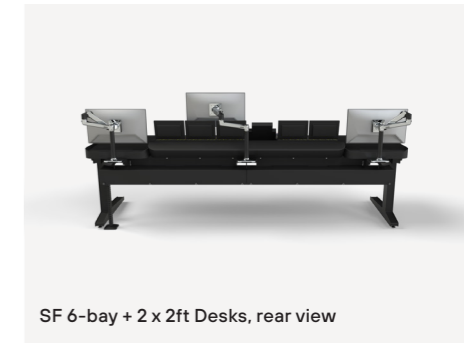

SURFACE 6

Furniture for Avid S6
SF0028

Surface 6 is an integrated desk, beam and leg system to house the S6 control surface. Any combination of bay width, producer desks and accessories can be configured.

- Robust console style legs
- Desk with Corian edging, cable hatch and leather buffer
- Cable management as standard
- Available in matt black and walnut
- Mobile 10U 19" rack boxes
- Desktop integrated rack available
- Other finishes available on request
- Complete range of accessories available

Model	Finish	Cat.No
Frame + Desk Combinations to fit any room	Matt black/Walnut	SF0028

If you'd like more information or want to discuss a project, we'd love to hear from you.
Email: info@soundzfishy.com
Telephone 44 0 1344 95273 / 44 0 7976 843675
Soundz Fishy Ltd. Building B, Silwood Park, Buckhurst Road, Ascot, Berkshire SL5 7PW
soundzfishy.com