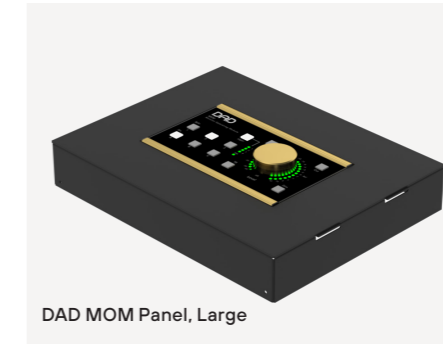

Desktop Enclosure – S4 and S6

Tablet Tray Panel, Large

DAD MOM Panel, Large

Lowered Display Module Panel – S6

Custom module panels have been specially designed to house a range of accessories. They offer useful access to equipment within the control surface.