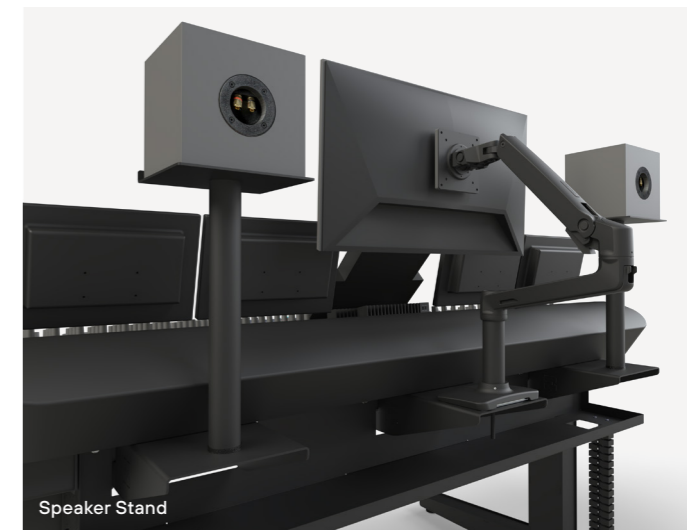

SOUNDZ-FISHY.

LEG SET ACCESSORIES

SF0048-SF0051

Multi-Positional Screen Slider

Speaker Stand

Ergotron Arm for a Single Monitor

Dual Ergotron Arm for Twin Monitors

Multi-positional screen sliders and screen and speaker stands create a flexible set up.