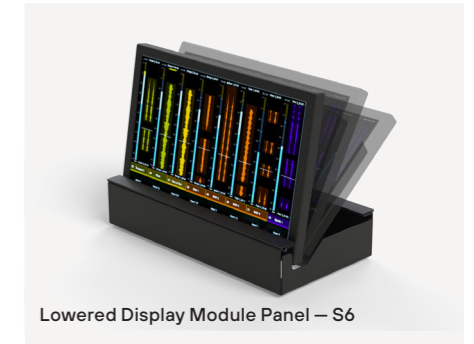

Desktop Enclosure – S4 and S6

Tablet Tray Panel, Large

DAD MOM Panel, Large

Lowered Display Module Panel – S6

Custom module panels have been specially designed to house a range of accessories. They offer useful access to equipment within the control surface.