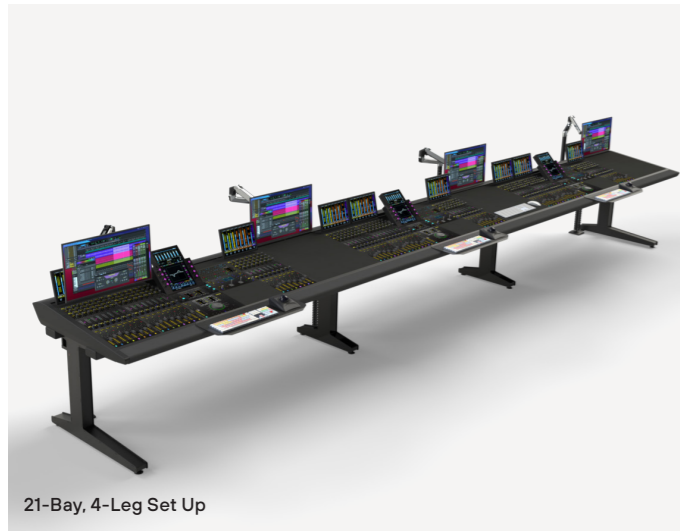

SOUNDZ-FISHY.

LEG SETS

Furniture for Avid S6
SF0025—SF0027

A leg frame solution for the Avid S6 control surface using the Soundz Fishy leg sets.

- Available for all sizes of S6 console from 4-Bay
- Available for 5K & 9K frames
- Powder-coated steel frame
- Cable management tray included
- Multi-positional screen slider available
- Static screen mounts
- Speaker mounts available