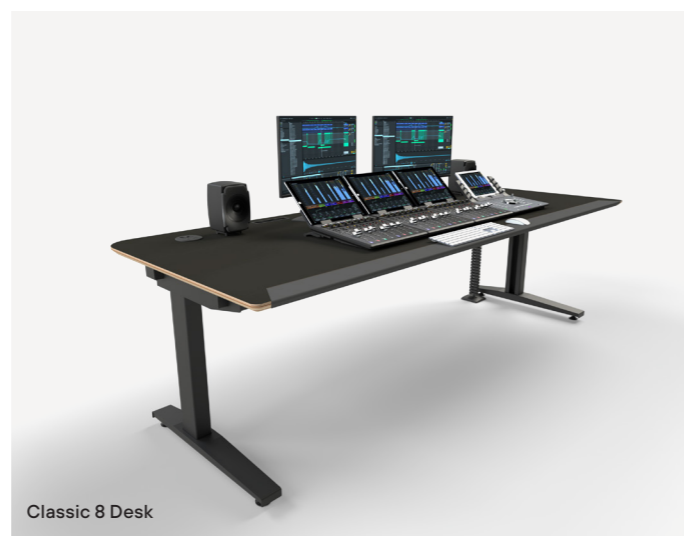

SOUNDZ-FISHY.

CLASSIC 6 & CLASSIC 8

SF0005—SF0008

Classic 6 Desk

Classic 6 Desk with Rack Riser

Classic 8 Desk

Classic 8 Desk

- Multi-purpose editing, audio and grading desk
- Available in 6ft (1.8m) or 8ft (2.4m) widths
- Height adjustable available
- Rack riser available
- Birch ply desk with leatherette buffer