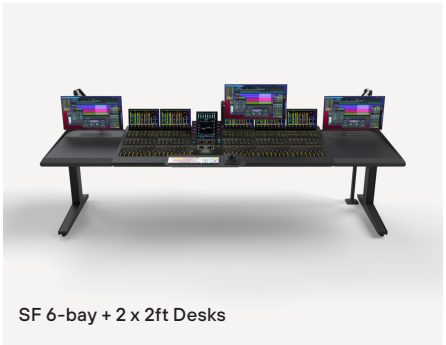

SURFACE 6

Furniture for Avid S6

SF0028

SF 6-bay + 2 x 2ft Desks

SF 6-bay + 2 x 2ft Desks, rear view

Surface 6 is an integrated desk, beam and leg system to house the S6 control surface. Any combination of bay width, producer desks and accessories can be configured.

- Robust console style legs
- Desk with Corian edging, cable hatch and leather buffer
- Cable management as standard
- Available in matt black and walnut
- Mobile 10U 19" rack boxes
- Desktop integrated rack available
- Other finishes available on request
- Complete range of accessories available