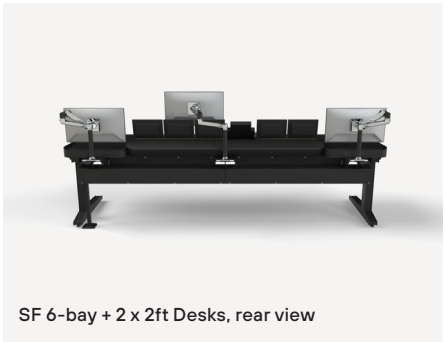

SURFACE 6

Furniture for Avid S6

SF0028

SF 6-bay + 2 x 2ft Desks

SF 6-bay + 2 x 2ft Desks, rear view

Surface 6 is an integrated desk, beam and leg system to house the S6 control surface. Any combination of bay width, producer desks and accessories can be configured.

- Robust console style legs
- Desk with Corian edging, cable hatch and leather buffer
- Cable management as standard
- Available in matt black and walnut
- Mobile 10U 19" rack boxes
- Desktop integrated rack available
- Other finishes available on request
- Complete range of accessories available

Model	Finish	Cat.No
Frame + Desk Combinations to fit any room	Matt black/Walnut	SF0028

If you'd like more information or want to discuss a project, we'd love to hear from you.

Email: info@soundzfishy.com